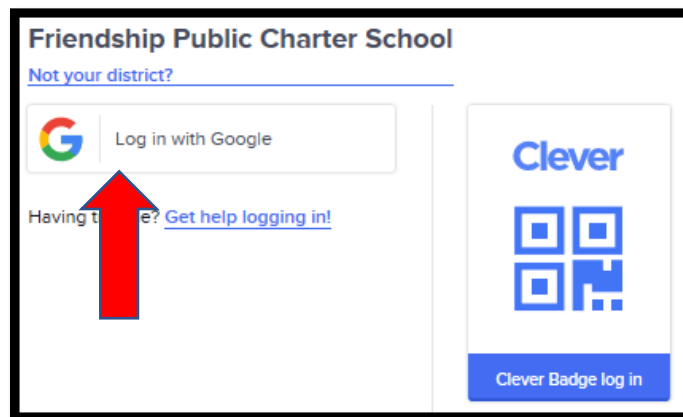

FPCS Clever

Clever is a SSO portal for FPCS Staff & Students

Clever single sign-on (SSO) is our single-sign-on solution, allowing users to log into applications with a single set of credentials, configured at the district level. With the ease of only one username and password, Clever can help teachers reclaim valuable class time. Students and teachers can open their devices, sign into the Clever Portal, and click on their connected applications to automatically access the online learning program!

How to access FPCS Clever Portal

1. Go to the Friendship home page
<http://home.friendshipschools.org>

2. Click FPCS Clever.

3. Click Log in with Google

4. Enter your **Friendshipschools.com** account

5. Enter your Friendshipschools.com password

6. You will now be on you Clever Portal

From Clever portal, you can;

- Single sign-on (SSO) into the digital learning apps and resources
- Create your own personalized pages of resources and share them with students
- Help your students log into Clever
- Manage Badges for your classes
- Launch apps for an entire class at a time
- Log everyone out of Clever
- Discover new, free apps that you can use immediately with students
- See announcements from your District
- Access the Community and Help Center