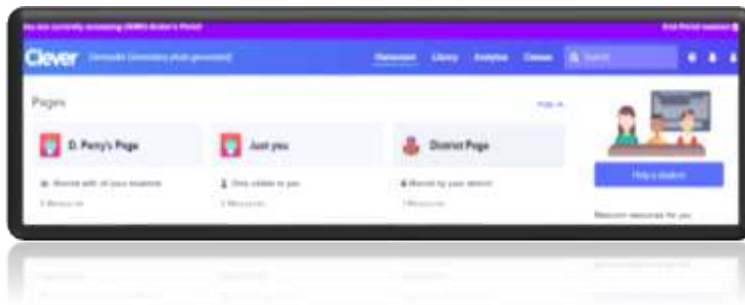

FPCS Clever

Clever is a SSO portal for FPCS Staff & Students

Clever single sign-on (SSO) is our single-sign-on solution, allowing users to log into applications with a single set of credentials, configured at the district level. With the ease of only one username and password, Clever can help teachers reclaim valuable class time. Students and teachers can open their devices, sign into the Clever Portal, and click on their connected applications to automatically access the online learning program!

6. You will now be on you Clever Portal

From Clever portal, you can;

- Single sign-on (SSO) into the digital learning apps and resources
- Create your own personalized pages of resources and share them with students
- Help your students log into Clever
- Manage Badges for your classes
- Launch apps for an entire class at a time
- Log everyone out of Clever
- Discover new, free apps that you can use immediately with students
- See announcements from your District
- Access the Community and Help Center