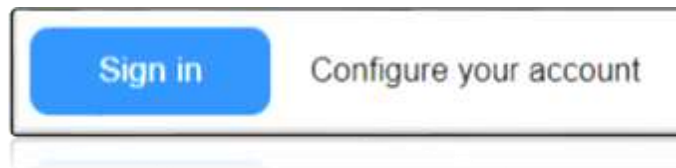

## How to login/create account Using Google SSO with your friendshipschools.com ID

1. Go to <https://friendshippcs.zoom.us>

2. Click “Sign in”

3. Enter your Friendshipschools.com email & Password

4. You are now connected with your FPCS Zoom account