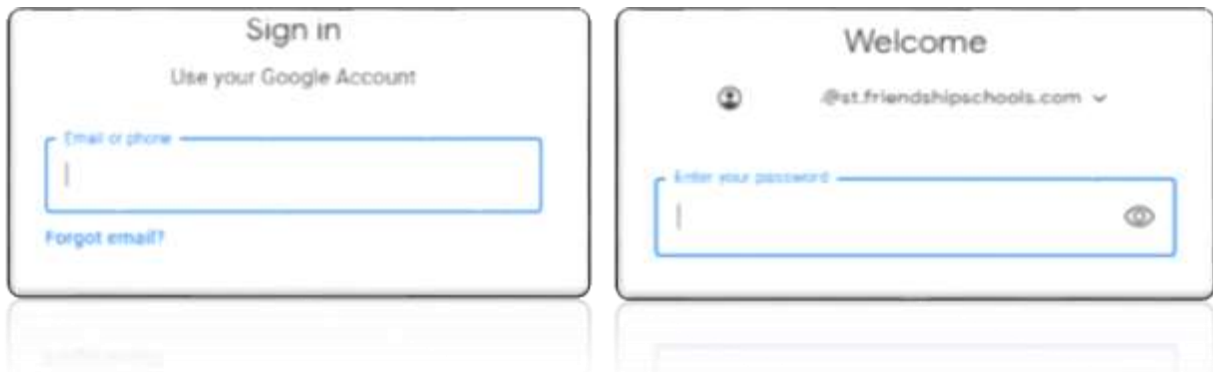

## How to login/create account Using Google SSO with your friendshipschools.com ID

1. Go to <https://friendshippcs.zoom.us>

2. Click “Sign in”

3. Enter your Friendshipschools.com email & Password

4. You are now connected with your FPCS Zoom account